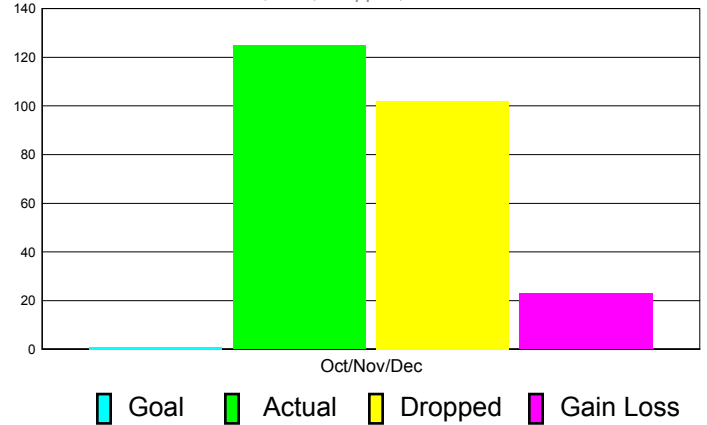

### YTD Status Quo Clubs 2010-2011

Status Quo Clubs Compared to Status Quo Members

## MEMBERSHIP

**Membership Results  
2011-2012**

**Membership  
2010-2011**

Month	Net Memb Goal	Actual New Memb	Actual Dropped Memb	Gain/Loss of Memb	Gain/ Loss of Memb
Oct/Nov/Dec	1	125	102	23	-24
<b>Totals</b>	<b>1</b>	<b>125</b>	<b>102</b>	<b>23</b>	<b>-24</b>

### Membership Results 2011-2012

Goal, New, Dropped, Gain/Loss